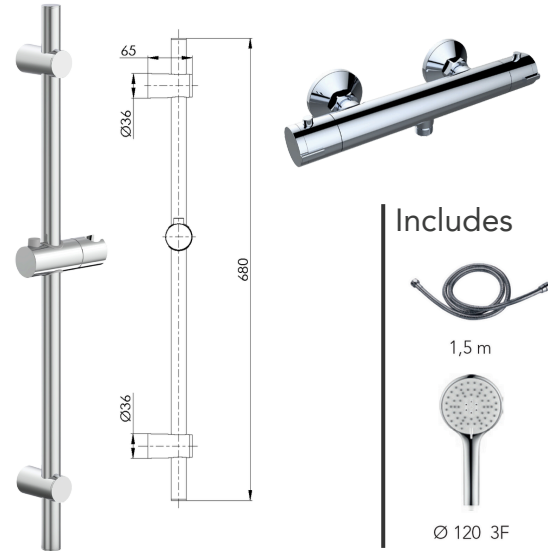

Thermostatic Extendable Shower Mixer

CODE	RRP INC VAT
61958UK	£647.99

Thermostatic Extendable Shower Mixer

CODE	RRP INC VAT
61959UK	£665.99

Thermostatic Extendable Shower Mixer

CODE

62168UK

RRP INC VAT

£293.99

Thermostatic Shower Bar & Rail Kit

CODE

62160UK

RRP INC VAT

£179.99

Thermostatic Shower Bar

CODE