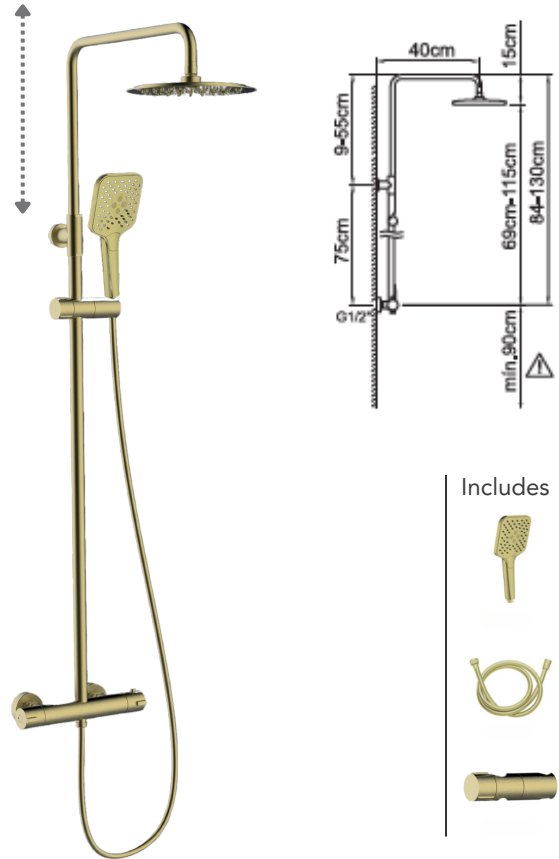

CONTENTS

05 SHOWERS

- 5 UP! urban
- 8 GO!
- 10 GO!2
- 12 IDEAL
- 15 HYGIENIC SHOWERS

17 SHOWER ACCESSORIES

- 18 SLIDING BAR SETS
- 20 SHOWER HEADS
- 21 SHOWER HEAD HANDSETS
- 23 SHOWER HOSES

UP! urban

Thermostatic Extendable Shower Mixer

Includes

CODE

61003UK

RRP INC VAT

£437.99

3F

BLACK

UP! urban

Thermostatic Extendable Shower Mixer

CODE	RRP INC VAT
61958UK	£647.99

Thermostatic Extendable Shower Mixer

CODE	RRP INC VAT
61959UK	£665.99

Thermostatic Extendable Shower Mixer

CODE

62168UK

RRP INC VAT

£293.99

Thermostatic Shower Bar & Rail Kit

CODE

62160UK

RRP INC VAT

£179.99

Thermostatic Shower Bar

CODE