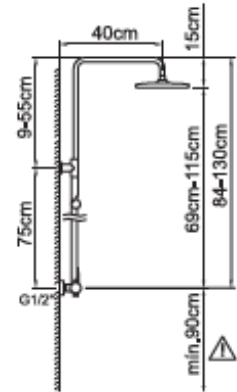

CONTENTS

05 SHOWERS

- 5 UP! urban
- 8 GO!
- 10 GO!2
- 12 IDEAL
- 15 HYGIENIC SHOWERS

17 SHOWER ACCESSORIES

- 18 SLIDING BAR SETS
- 20 SHOWER HEADS
- 21 SHOWER HEAD HANDSETS
- 23 SHOWER HOSES

UP! urban

Thermostatic Extendable Shower Mixer