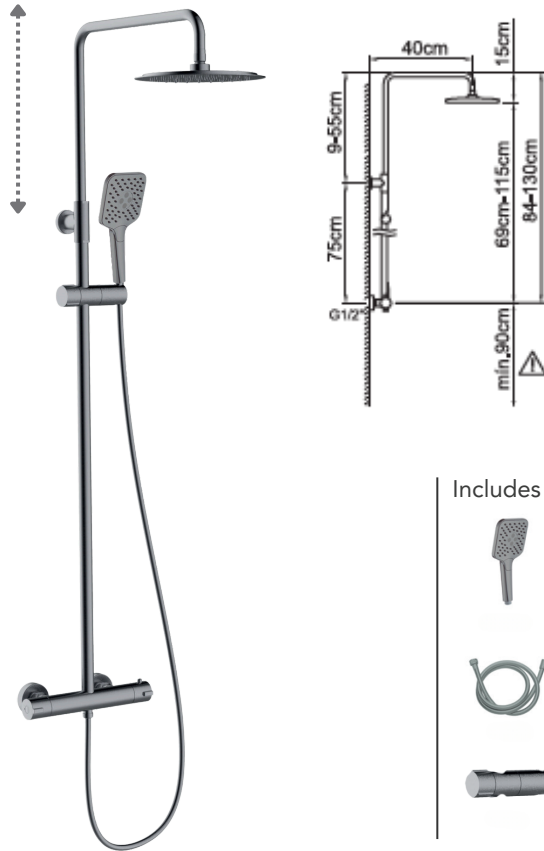

UP! urban

Thermostatic Extendable Shower Mixer