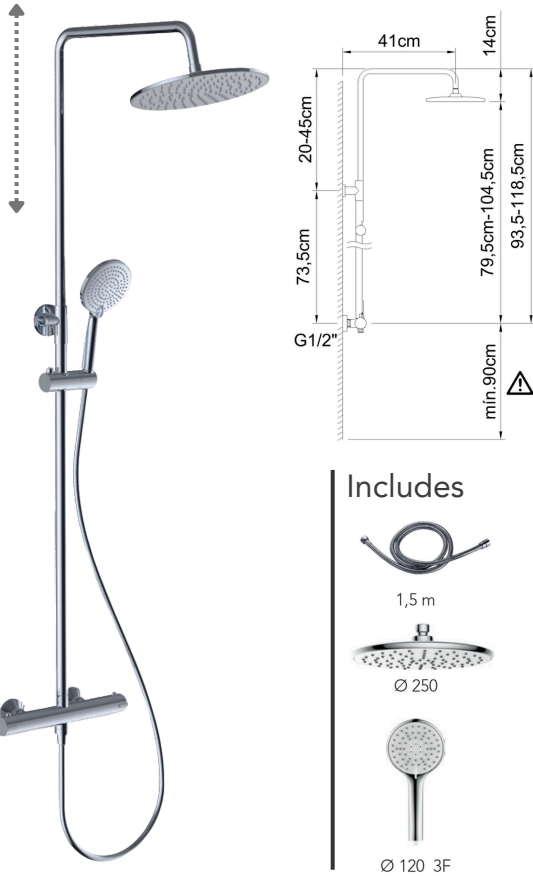

Thermostatic Extendable Shower Mixer

CODE	RRP INC VAT
61958UK	£647.99

Thermostatic Extendable Shower Mixer

CODE	RRP INC VAT
61959UK	£665.99

Thermostatic Extendable Shower Mixer

CODE

62168UK

RRP INC VAT

£293.99

Thermostatic Shower Bar & Rail Kit

CODE

62160UK

RRP INC VAT

£179.99

Thermostatic Shower Bar

CODE

62161UK

RRP INC VAT

£131.99

Thermostatic Extendable Shower Mixer

CODE	RRP INC VAT
62169UK	£323.99

Thermostatic Shower Bar & Rail Kit

CODE	RRP INC VAT
62162UK	£209.99

Thermostatic Shower Bar