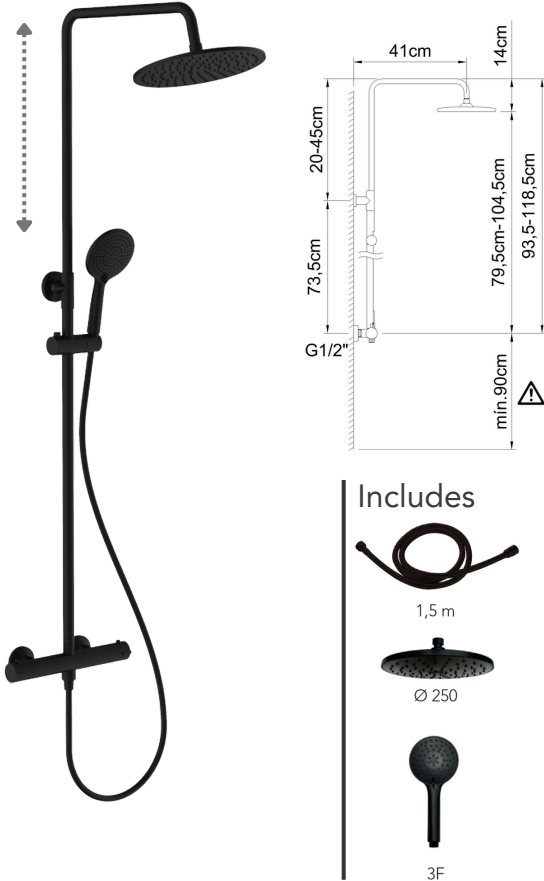

£293.99

Thermostatic Shower Bar & Rail Kit

CODE

62160UK

RRP INC VAT

£179.99

Thermostatic Shower Bar

CODE

62161UK

RRP INC VAT

£131.99

Thermostatic Extendable Shower Mixer

CODE	RRP INC VAT
62169UK	£323.99

Thermostatic Shower Bar & Rail Kit

CODE	RRP INC VAT
62162UK	£209.99

Thermostatic Shower Bar