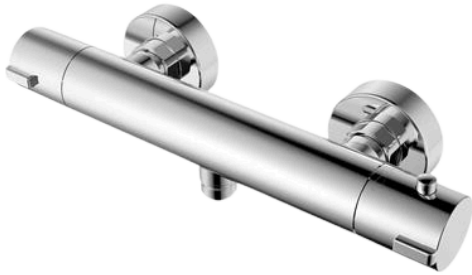

Thermostatic Shower Bar & Rail Kit

Includes

CODE

UK923043

RRP INC VAT

£143.99

Ideal

Thermostatic Shower Bar