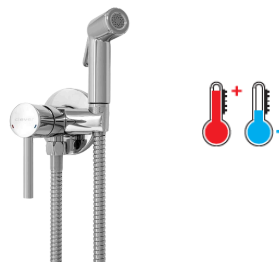

CODE	RRP INC VAT
UK923040	£83.99

Thermostatic Shower Bar

CODE	RRP INC VAT
UK923041	£95.99

Hygienic Showers

Chrome Shattaf Toubkal

CODE	RRP INC VAT
61117UK	£125.99

Black Shattaf Toubkal

CODE	RRP INC VAT
61118UK	£137.99