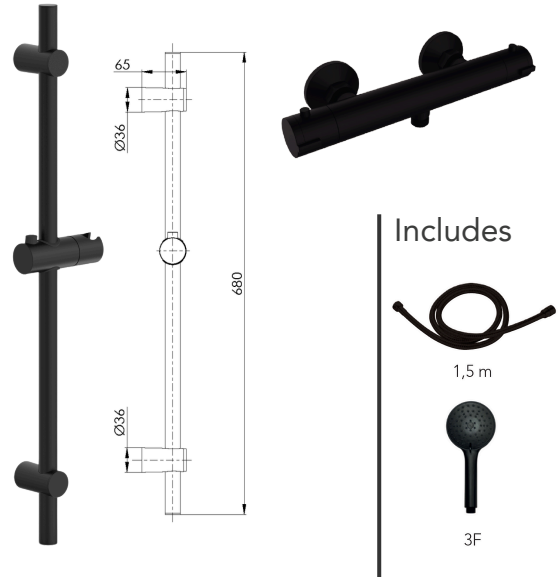

£293.99

Thermostatic Shower Bar & Rail Kit

CODE

62160UK

RRP INC VAT

£179.99

Thermostatic Shower Bar

CODE

62161UK

RRP INC VAT

£131.99

Thermostatic Extendable Shower Mixer

CODE	RRP INC VAT
62169UK	£323.99

Thermostatic Shower Bar & Rail Kit

CODE	RRP INC VAT
62162UK	£209.99

Thermostatic Shower Bar

CODE	RRP INC VAT
62163UK	£161.99

Ideal

Thermostatic Shower Bar & Rail Kit

Includes

CODE

UK923042

RRP INC VAT

£131.99