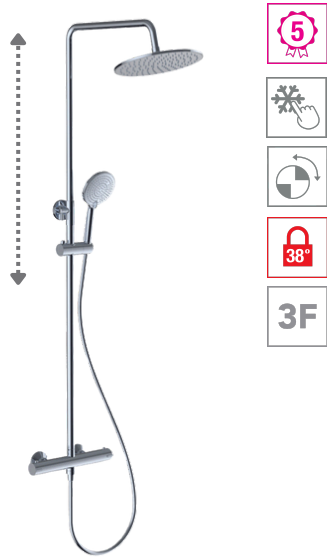

Clever GO! Thermostatic Extendable Shower Mixer

Clever GO! Thermostatic Shower Bar

CODE	RRP INC VAT
62168UK	£293.99