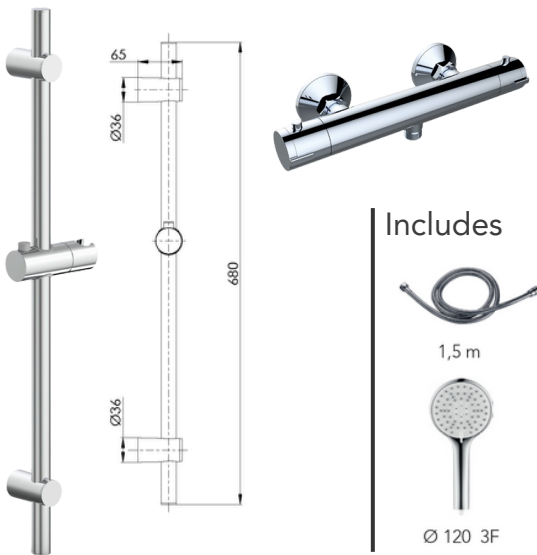

Thermostatic Shower Bar - 923040UK
Finish - Chrome

Thermostatic Shower Bar - 923041UK
Finish - Black

Thermostatic Shower Bar & Rail Kit - 923043UK
Finish - Black

SHATTAF

Sahara Shattaf - 98442UK
Finish - Chrome

Thermostatic Full Shower System - 62168UK
Finish - Chrome

Thermostatic Shower Bar & Rail Kit - 62160UK
Finish - Chrome

Thermostatic Shower Bar - 62161UK
Finish - Chrome

Includes

Thermostatic Full Shower System - 62169UK