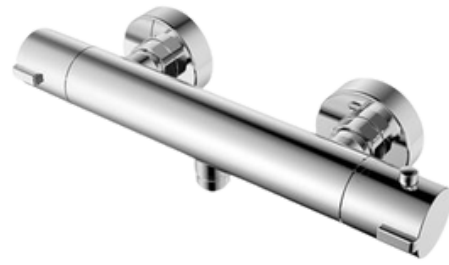

Mono Basin Mixer - 62131UK
Finish - Chrome

Mini Mono Basin Mixer - 62130UK
Finish - Chrome

Mono Basin Mixer - 62141UK
Finish - Black

Mini Mono Basin Mixer - 62140UK
Finish - Black

Thermostatic Shower Bar & Rail Kit - 923042UK
Finish - Chrome