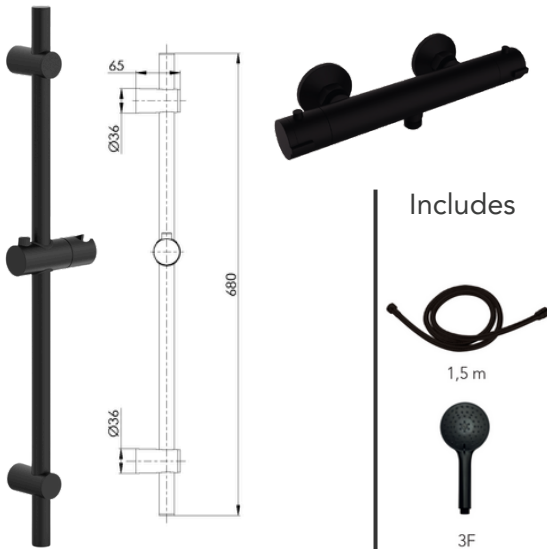

Thermostatic Full Shower System - 62169UK

Finish - Black

Includes

Thermostatic Shower Bar & Rail Kit - 62162UK

Finish - Black