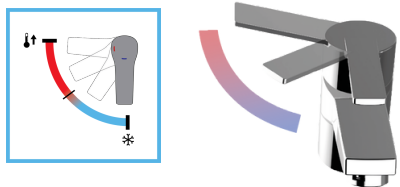

Cold Open System.

Delivering real energy savings, the Cold Open System saves on the amount of hot water used.

When the handle is in the central position, the tap opens with cold water only, avoiding unnecessary use of hot water.